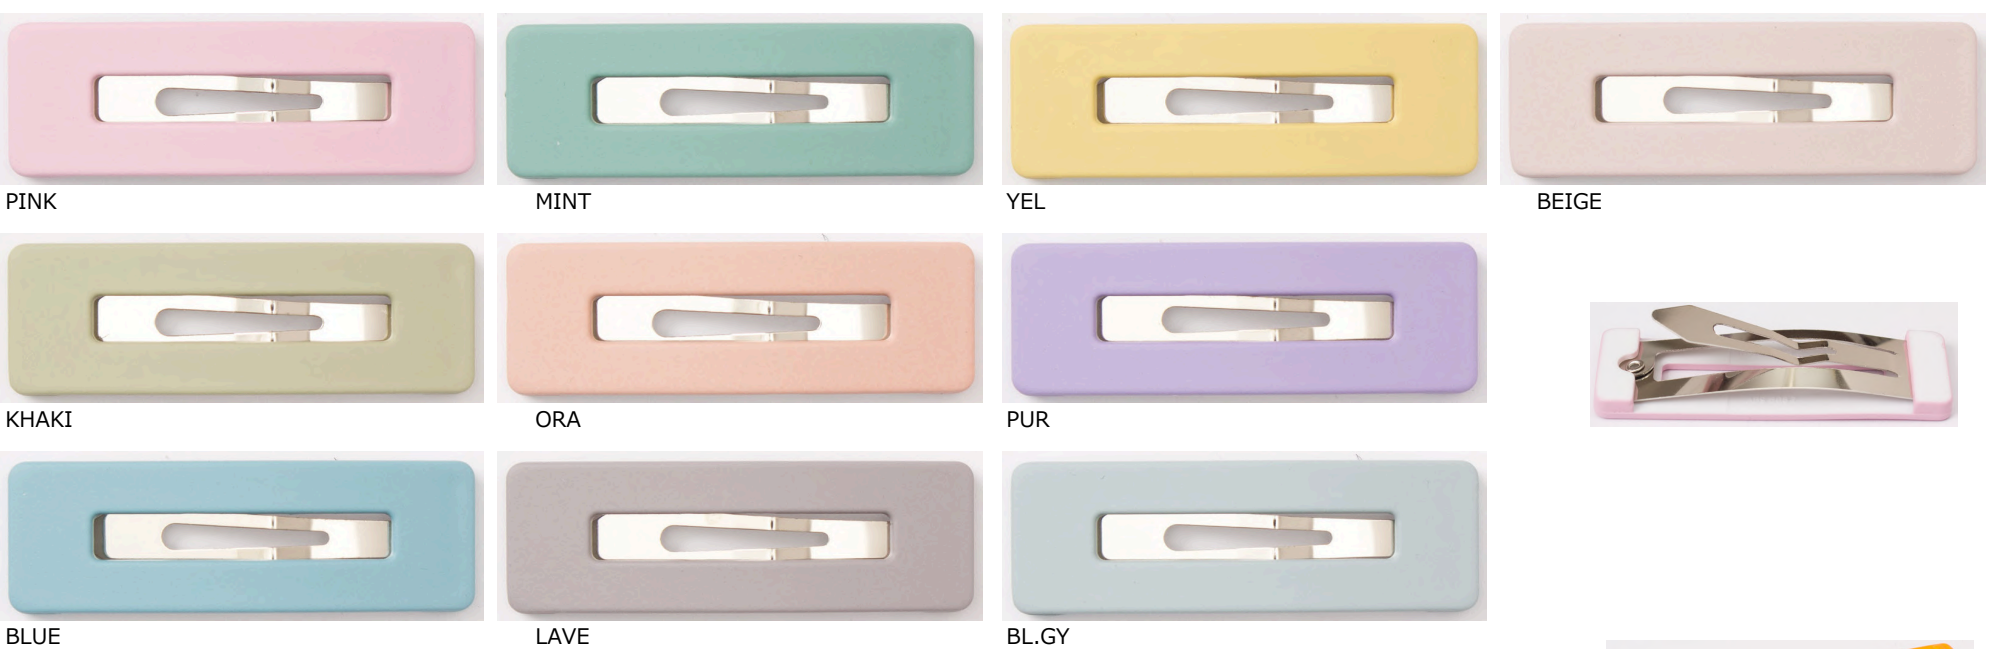

#741524 RECTANGLE FLAME SLEEP PIN 5.5cm - SOFT KWSS-048