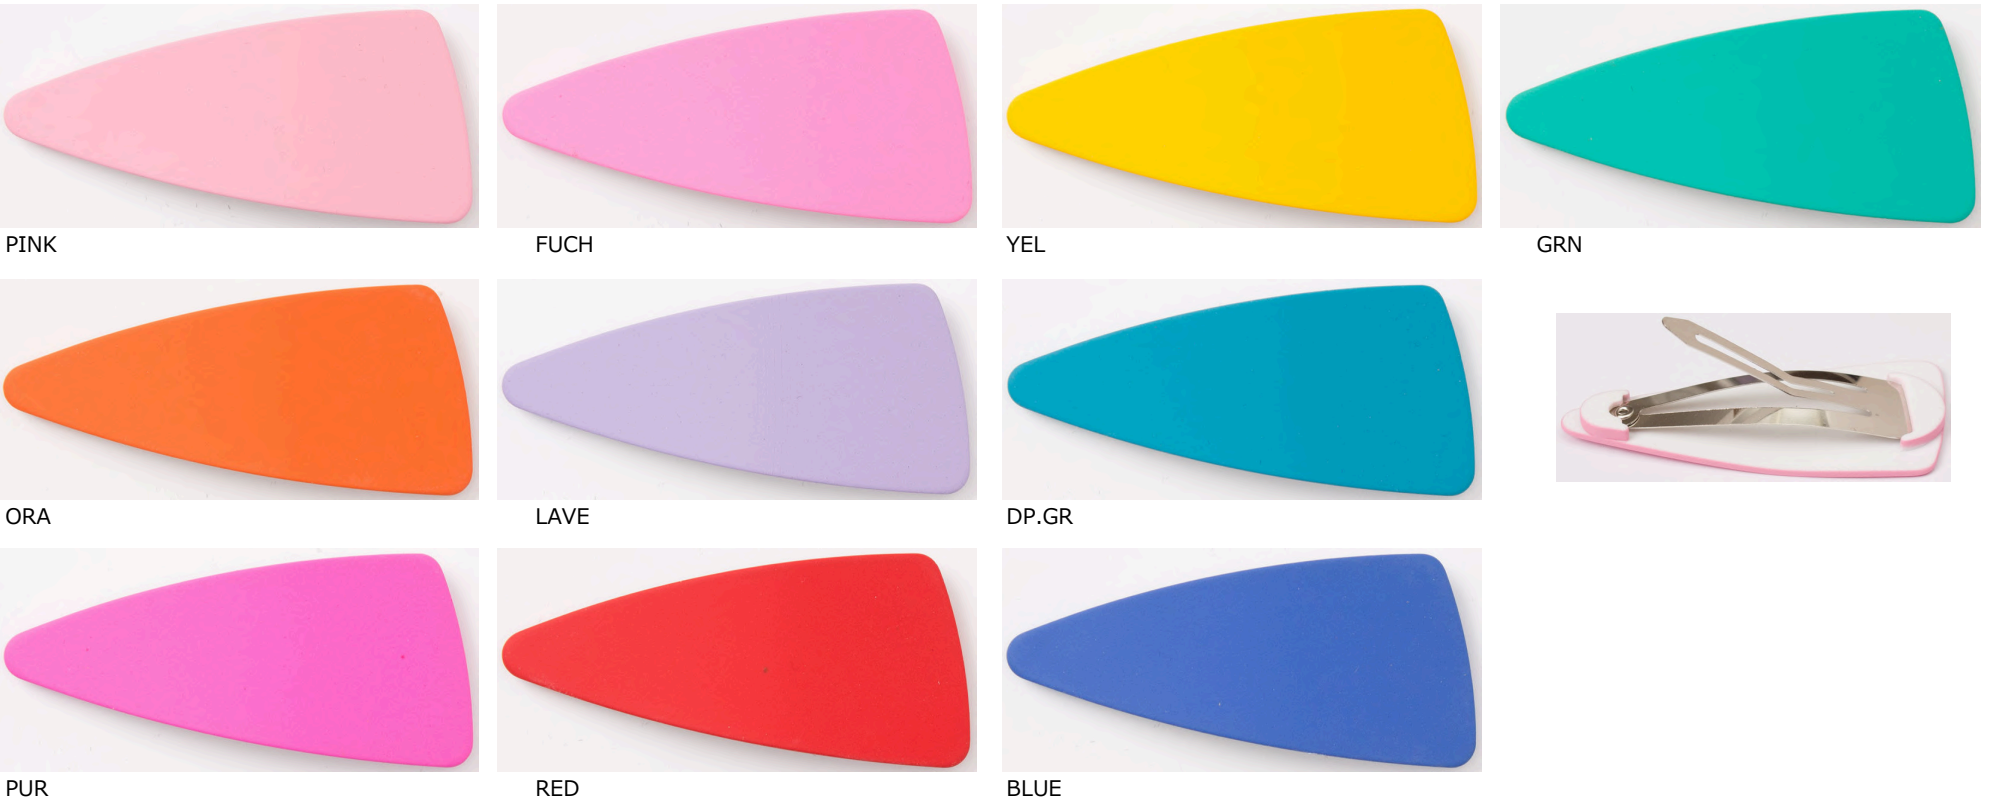

#741524 RECTANGLE FLAME SLEEP PIN 5.5cm - SOFT KWSS-048

#741525 OVAL FLAME CLIPS 2PCS 5cm - NEON KWSS-049

#741527 VELVET RIBBON CLIP w/PEARL 5.5cm KWSS-051

#741526 OBTUSE TRIANGLE SLEEP PIN 6cm - VIVID KWSS-050