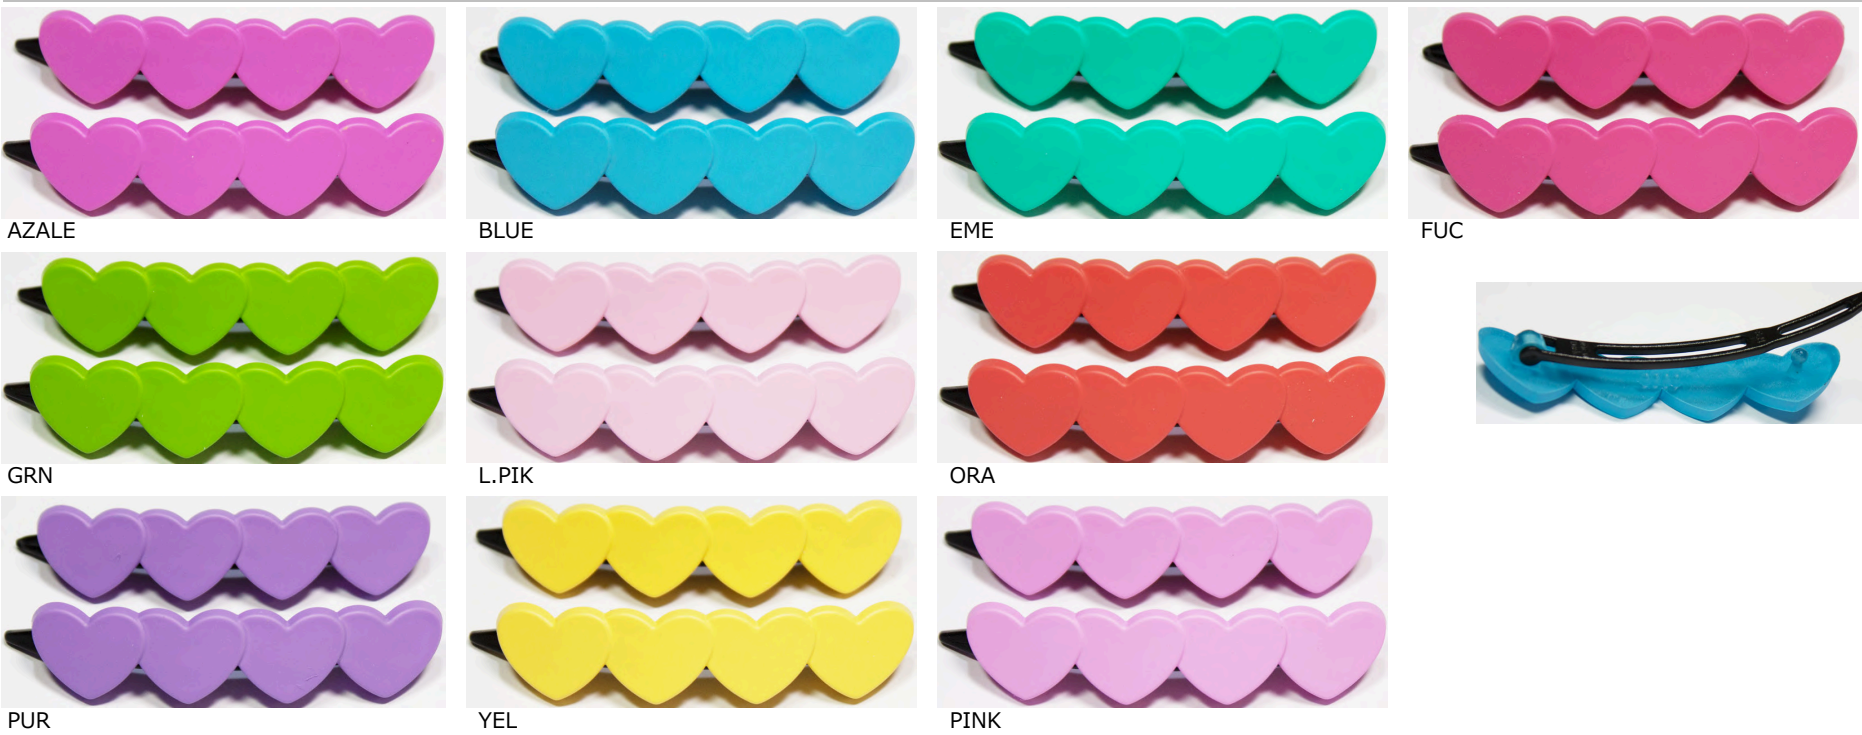

YELLOW

#741364 STAR STICK CLIP - 3PCS EUNB-015