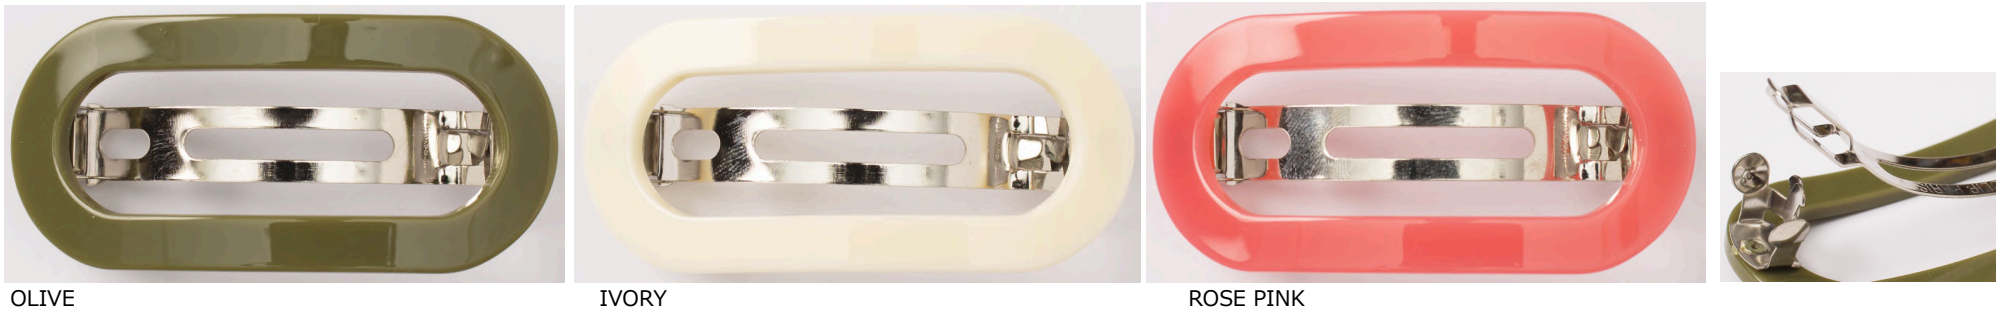

IVORY

ROSE PINK

#741492 TRACK FRAME BARRETTE SYO-031

OLIVE