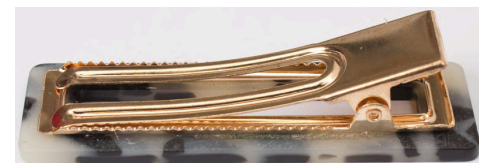

Decorate Head

#741520 NATIVE TAPE SLEEP PIN 6cm GREN-018

#741529 BIG ALMOND FLAME SLEEP PIN 9cm - VIVID KWSS-053

#741530 MARBLE RECTANGLE FLAME CLIP 7cm KWSS-054

#741531 RHINESTONE CROSS PIN 5.5cm KWSS-055